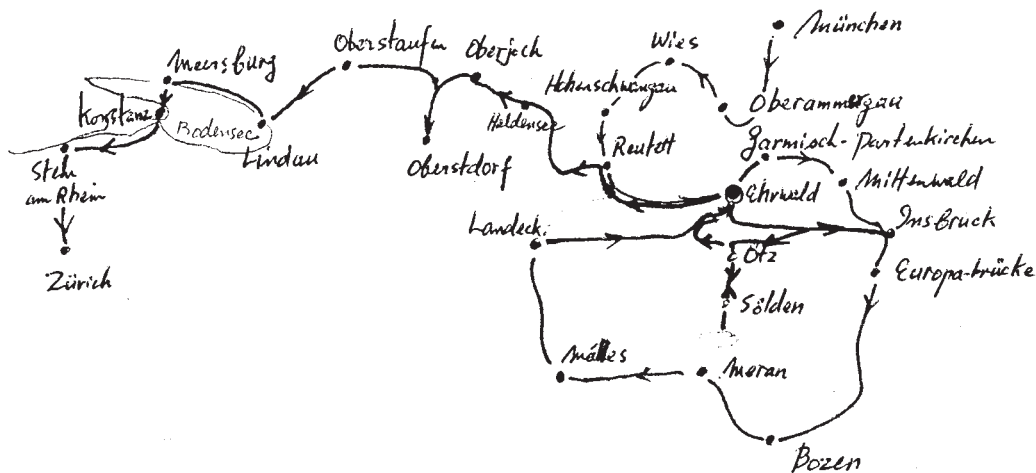

野副先生並に奥様と一緒にその時の野草のそとみに行き美しい Tirol, Bayern
をドライブ (約 1,300 km) を大々楽しい思い出に作り感謝です。

Konstanz, June 1972 Hiroshi Yamamoto

→ June 10 (fine) → June 11 (cloudy) → June 12 (rainy + Snowy)
 → June 13 (fine) → June 15 ()

最近の(正率)

A Part of the structures were corrected (Aug. 1972)